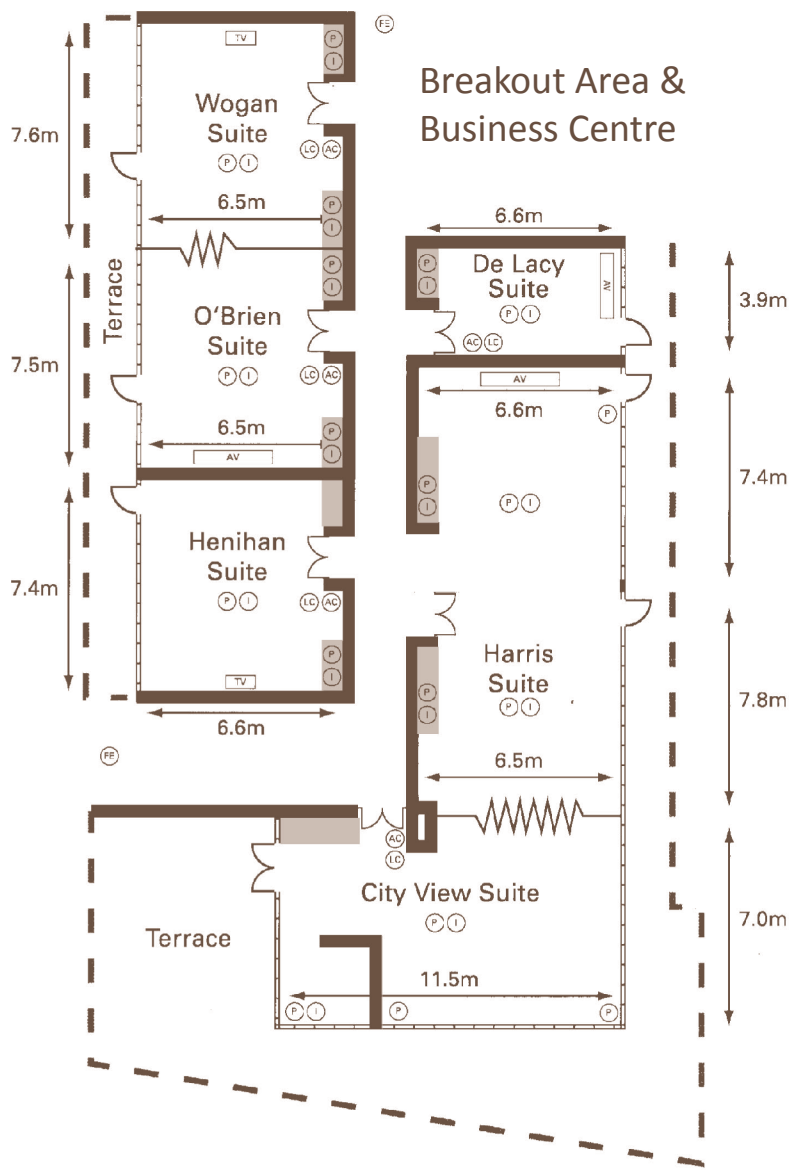

— Limerick —
Strand
Hotel
 — ★ ★ ★ ★ —

Conferences, Events and Meetings Floor Plans

— Limerick —
Strand
 Hotel
 — ★ ★ ★ ★ —

Conferences, Events and Meetings Floor Plans

Level 6

- POWERPOINT (P)
- INTERNET/TELEPHONE (I)
- FIRE EXIT (FE)
- AIR CONDITIONING (AC)
- 3 PHASE POWER (3P)
- AV SCREEN SUSPENDED FROM CEILING (AV)
- BUILT IN PLASMA TV SCREEN (TV)
- LIGHTING CONTROL (LC)
- AERIAL POINT (A)