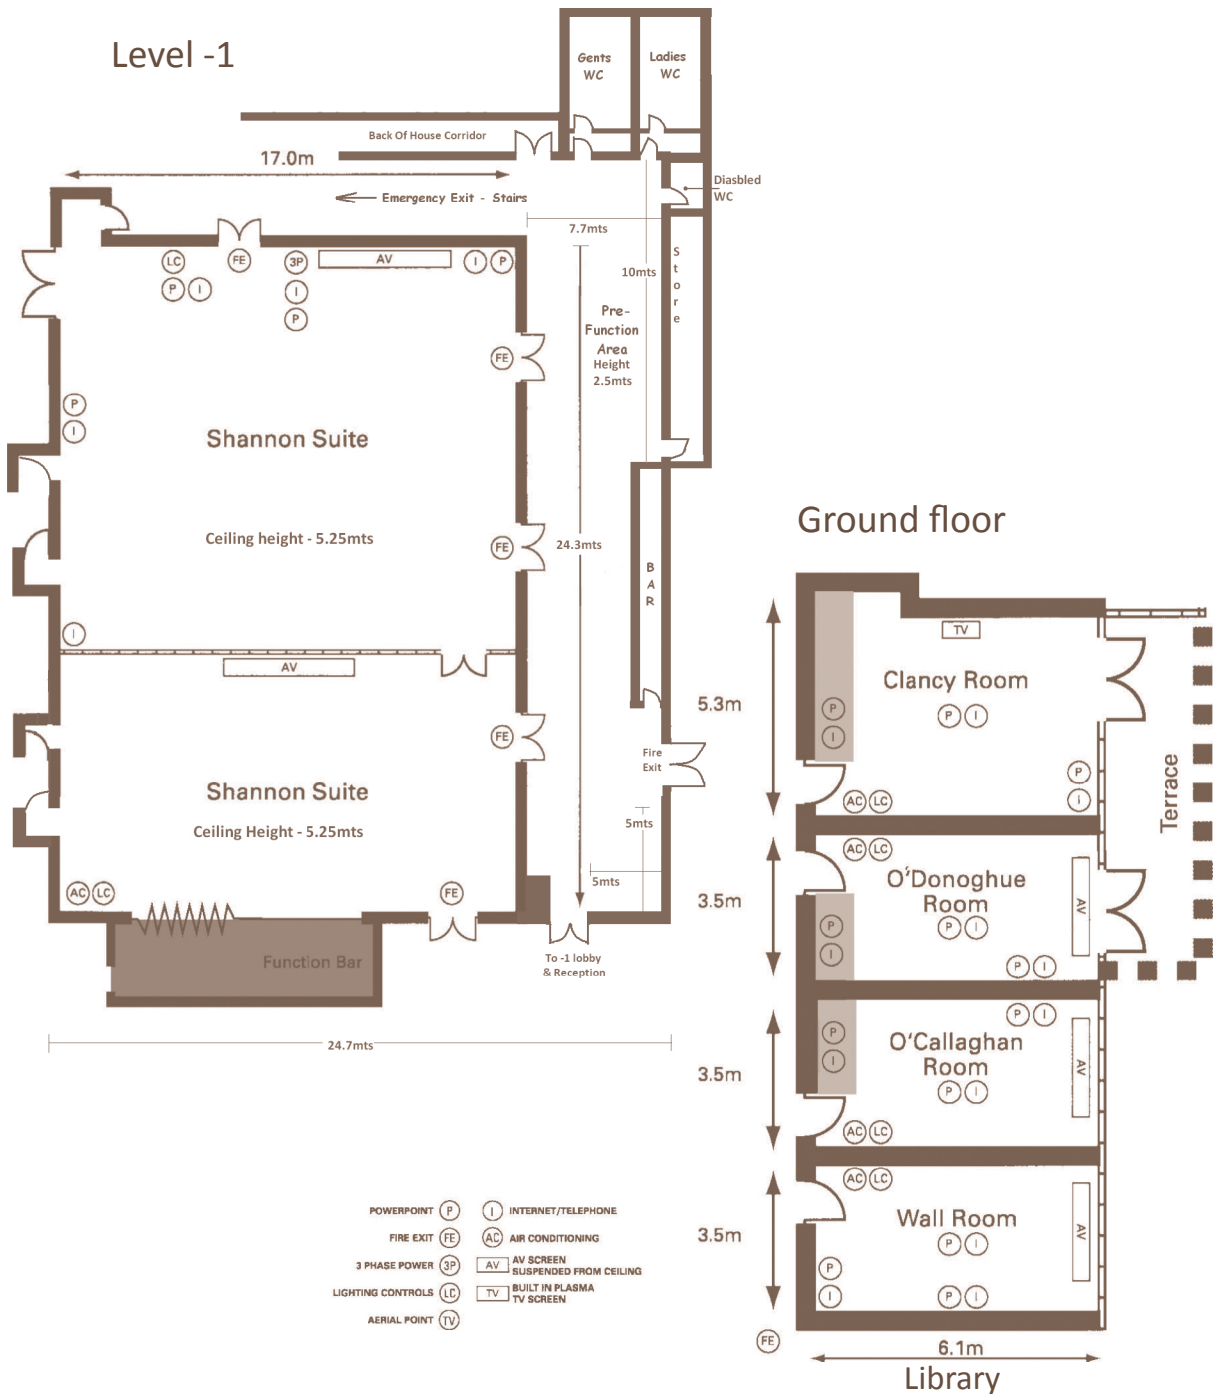

— Limerick —
Strand
Hotel
 — ★ ★ ★ ★ —

Conferences, Events and Meetings Floor Plans

— Limerick —
Strand
 Hotel
 — ★ ★ ★ ★ —

Conferences, Events and Meetings Floor Plans

Level 6

- POWERPOINT (P)
- INTERNET/TELEPHONE (I)
- FIRE EXIT (FE)
- AIR CONDITIONING (AC)
- 3 PHASE POWER (3P)
- AV SCREEN SUSPENDED FROM CEILING (AV)
- BUILT IN PLASMA TV SCREEN (TV)
- LIGHTING CONTROL (LC)
- AERIAL POINT (A)